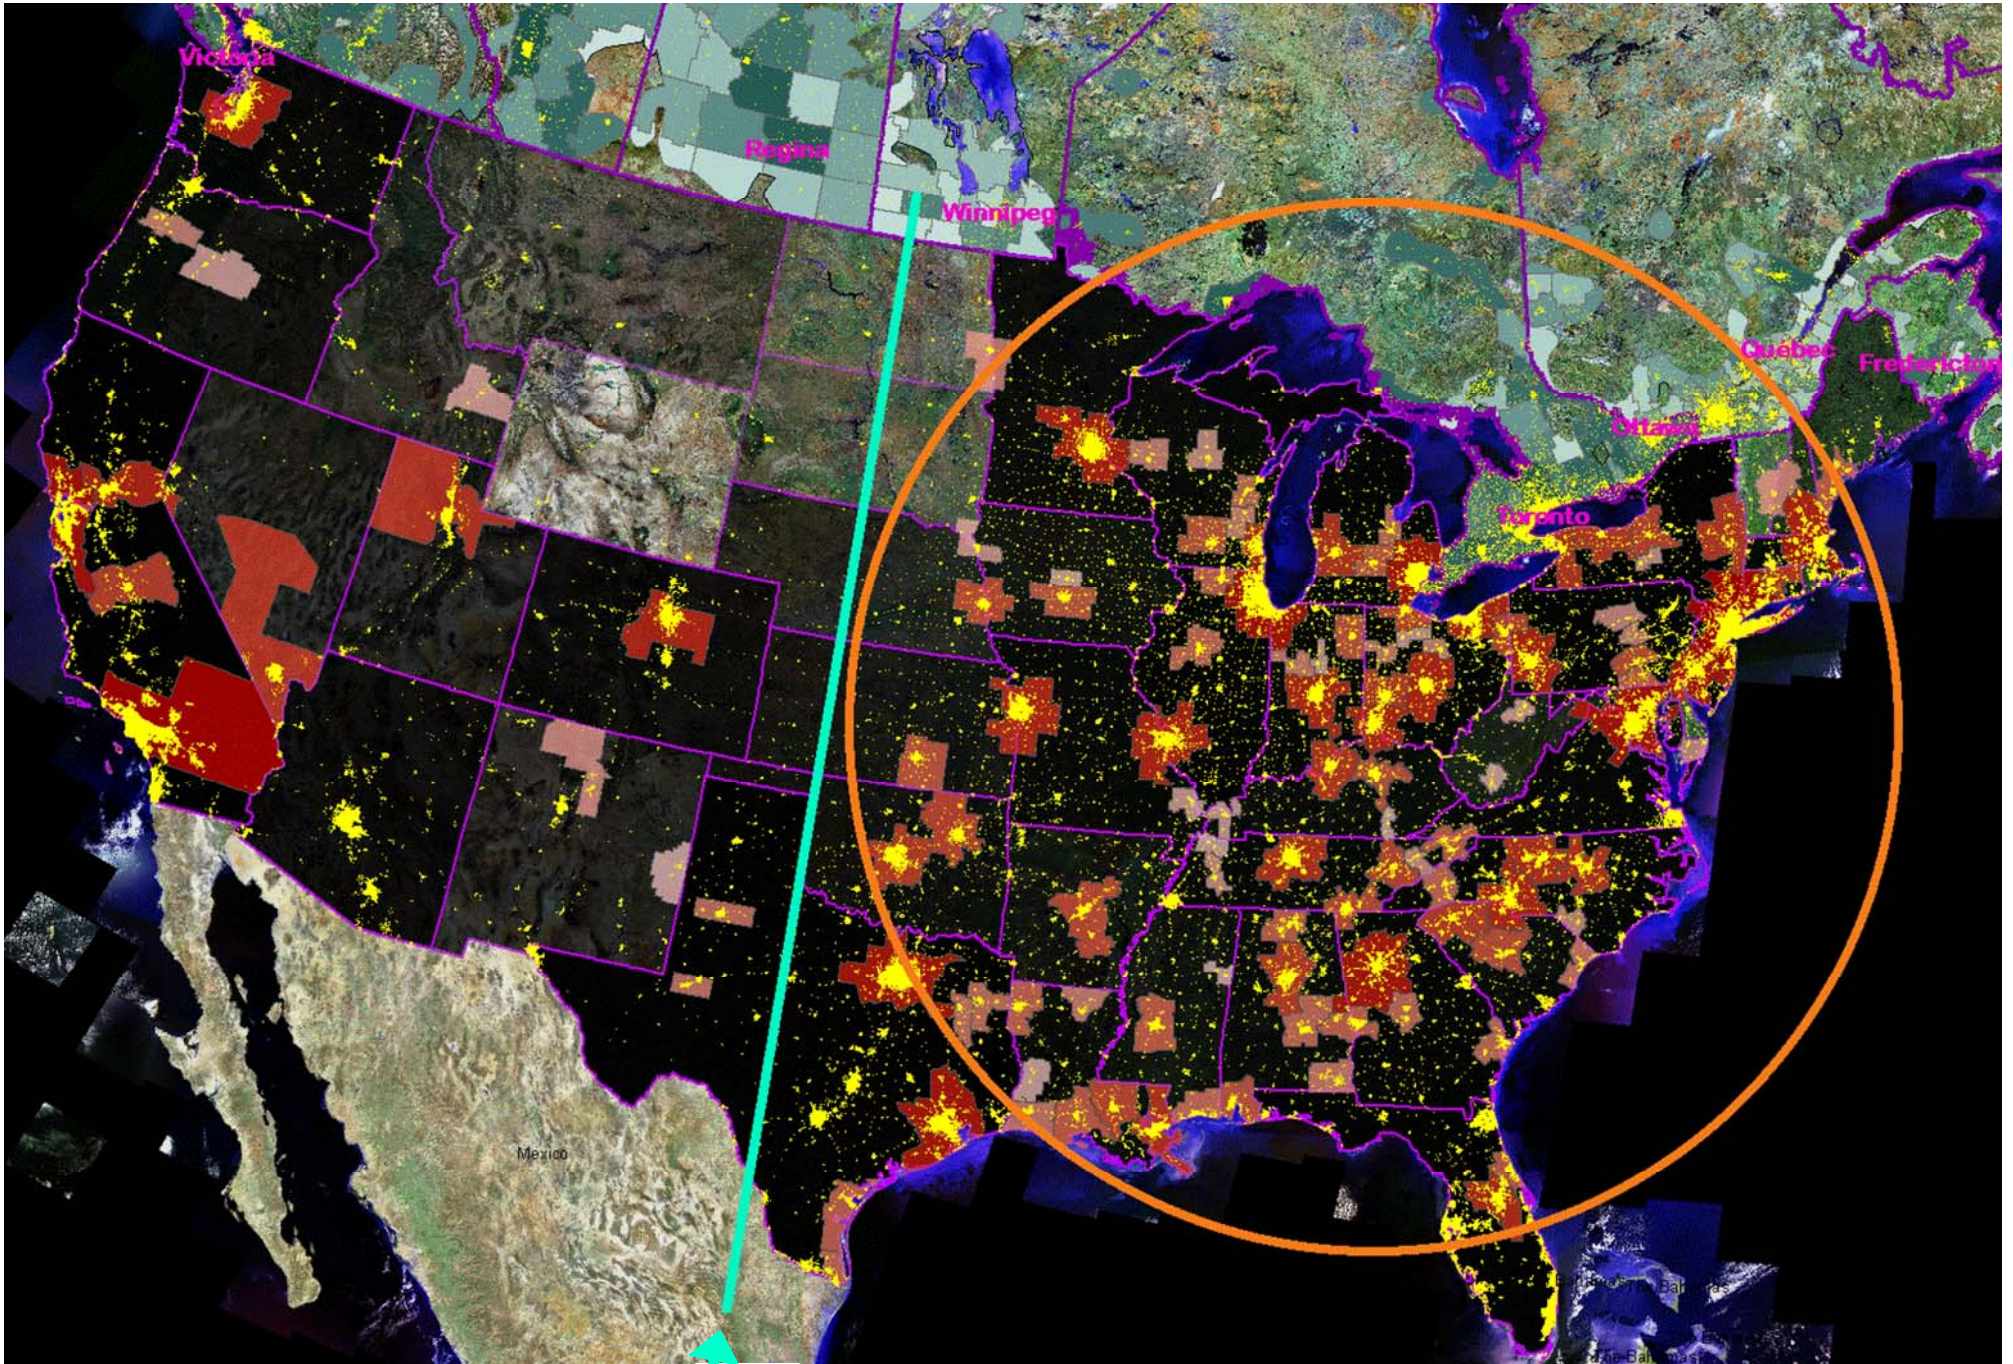

2006 01 10 800 Mile radius around Brent Spence Bridge serving most populous tranShed in North America.

Each minute yellow dot = 1000 people -- averse to 2xdaily Tolls.

raise Fed GasTax 1dime > new National Freedom Bridge

100°